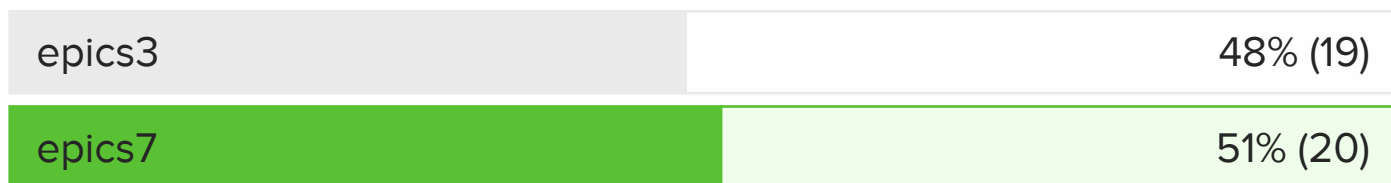

07:08 pm (10 mins)

Is RTEMS used in the EPICS sites?

TOTAL VOTES 20

05:01 pm (3 mins)

Which EPICS Version is in use by the attendees?

TOTAL VOTES 39