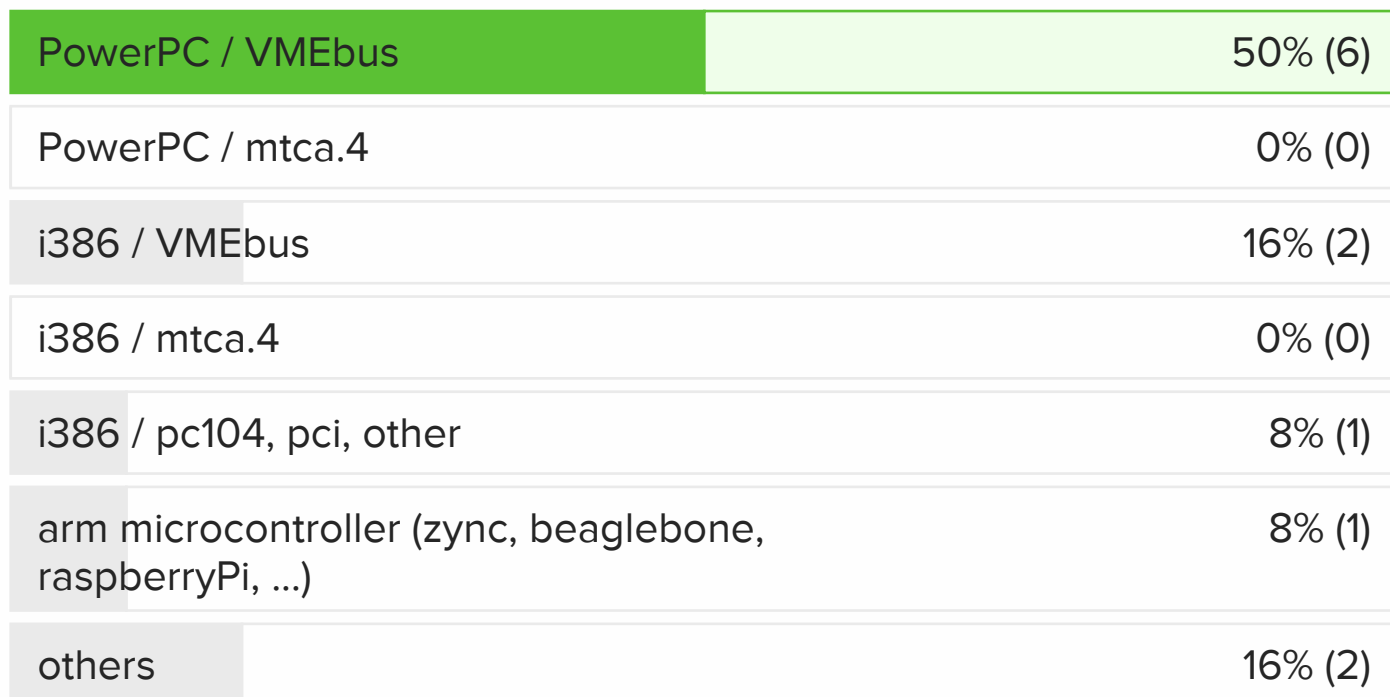

## Epics Collaboration Meeting 2020

October 21, 2020 16:00 PM

07:32 pm (8 mins)

What hardware is used with RTEMS?

TOTAL VOTES 12

05:05 pm (33 mins)

Which EPICS version is in use? ;-)

TOTAL VOTES 45