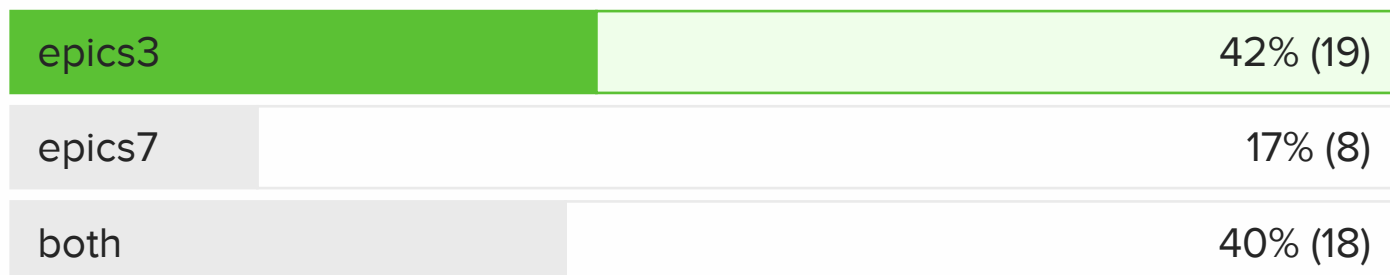

## Epics Collaboration Meeting 2020

October 21, 2020 16:00 PM

07:32 pm (8 mins)

What hardware is used with RTEMS?

TOTAL VOTES 12

05:05 pm (33 mins)

Which EPICS version is in use? ;-)

TOTAL VOTES 45